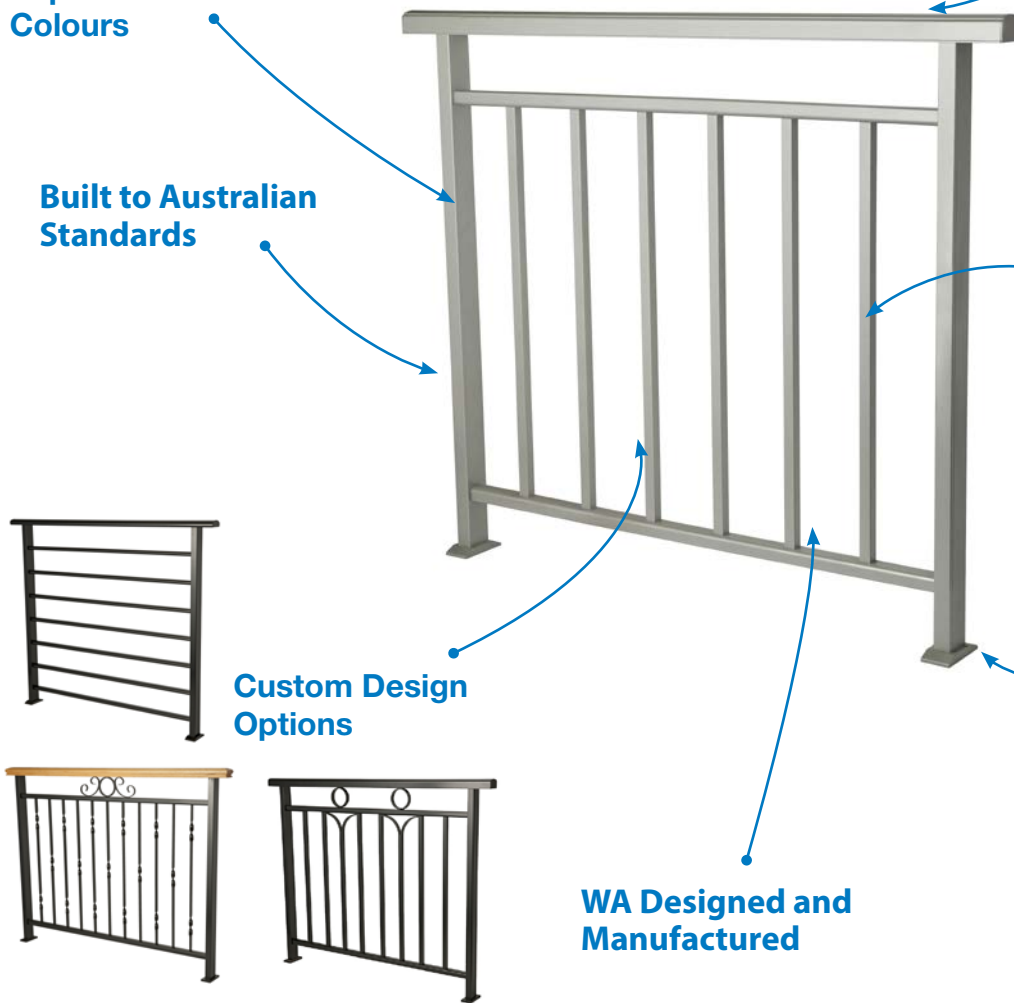

Stainless Steel

Aluminium

Timber

Choice of Handrails

Extensive range of powdercoat Colours

Built to Australian Standards

Customised panels sized to suit your home

Engineered base plates

Custom Design Options

WA Designed and Manufactured

Viewsafe Aluminium Balusters Available For:

BALCONY

STAIRS

FENCE

POOL FENCING

GATES