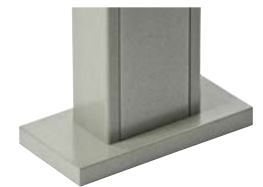

Stainless Steel

Aluminium

Timber

Choice of Handrails

Extensive range of powdercoat Colours

Built to Australian Standards

Customised panels sized to suit your home

Engineered base plates

Custom Design Options

WA Designed and Manufactured

Viewsafe Aluminium Balusters Available For:

BALCONY

STAIRS

FENCE

POOL FENCING

GATES