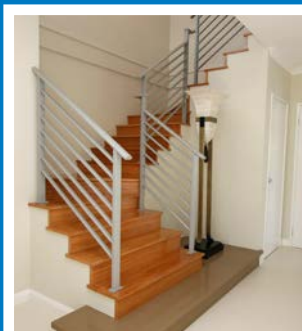

Stainless Steel

Aluminium

Timber

Choice of Handrails

Extensive range of powdercoat Colours

Built to Australian Standards

Customised panels sized to suit your home

Engineered base plates

Custom Design Options

WA Designed and Manufactured

Viewsafe Aluminium Balusters Available For:

BALCONY

STAIRS

FENCE

POOL FENCING

GATES