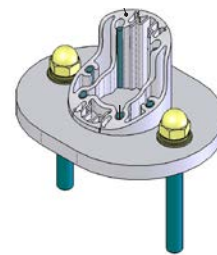

60mm OD Aluminium Architectural Post

Available in A-Grade toughened safety glass (up to five-times stronger than ordinary glass)

Engineered base plates

WA Designed and Manufactured

Horizon Semi-Frameless Glass Available For: