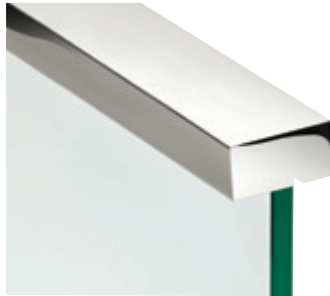

Timber - Independence
70mm (W) x 40mm (H)

Aluminium - Heritage
63mm (W) x 40mm (H)

Other handrail options may be available – Please discuss with one of our Sales Consultants

Timber - Renoir
70mm (W) x 40mm (H)

Aluminium - Gallery
57mm (W) x 48mm (H)

Stainless Steel - Rectangular
50mm (W) x 25mm (H)

Timber - Colonial
70mm (W) x 40mm (H)

Aluminium - Classic
76mm (W) x 62mm (H)

Stainless Steel - Round
50mm OD

Timber - Round
45mm OD