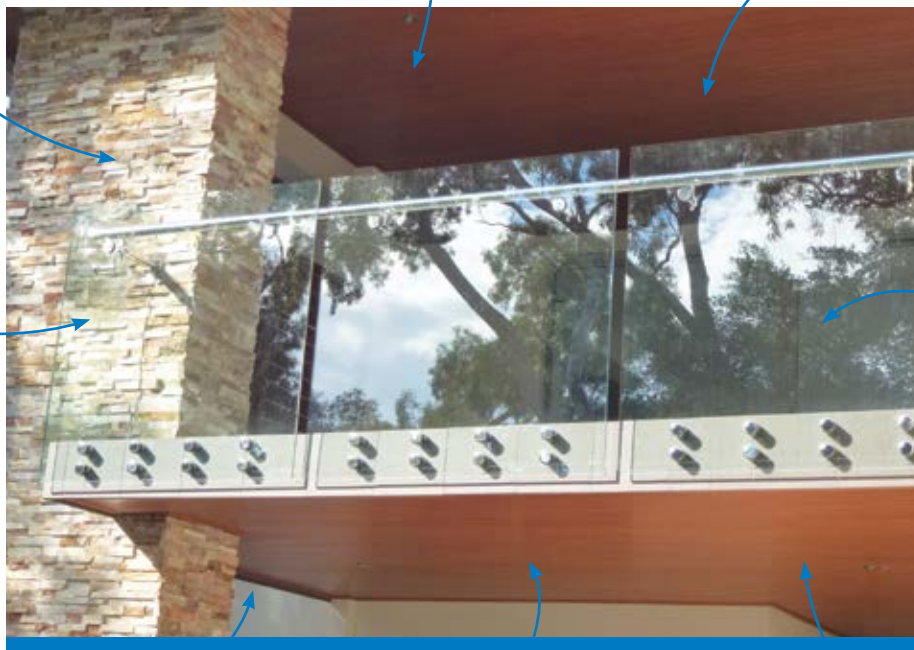

Choice of
Handrails

Clear, tinted or
Obscured Glass
Options
(All UV Resistant)

Choice of
A - Grade
toughened
or laminated
toughened
Safety Glass

Unobstructed
Views

High polish
or satin finish

**WA Designed and
Manufactured**