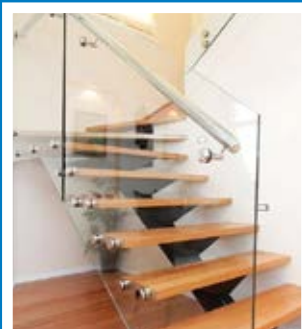

Choice of
Handrails

Clear, tinted or
Obscured Glass
Options
(All UV Resistant)

Choice of
A - Grade
toughened
or laminated
toughened
Safety Glass

Unobstructed
Views

High polish
or satin finish

**WA Designed and
Manufactured**

Frameless Glass Available For:

BALCONY

STAIRS

POOL FENCE

PRIVACY SCREEN

FENCE INFILLS