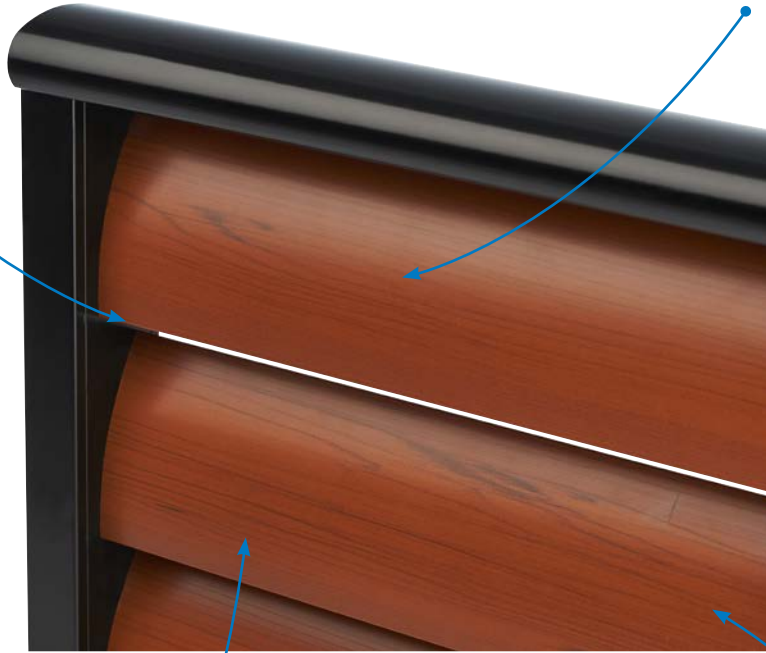

**Cedar | Jarrah | Cherry
Woodgrain colours available**

**Extensive range
of powdercoat
Colours**

**Flexible design options
allowing custom
spacing & angles**

**See our Shutters
products for
adjustable blades**

**Angled or Inline
Elliptical Slats**

**Horizontal or Vertical
Rectangular Slats in
different sizes**

**WA Designed and
Manufactured**

Fencing, Gates & Screening Available For:

FENCING

GATES

PRIVACY SCREENS